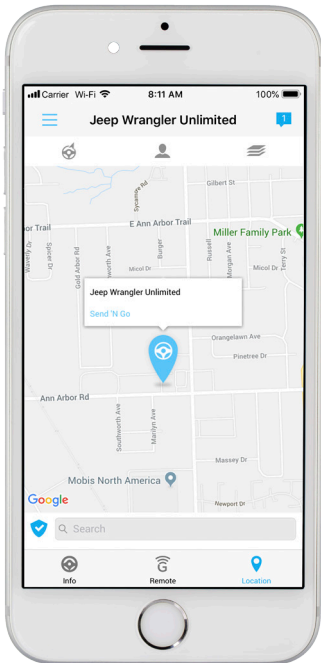

### Uconnect Mobile App

**Connect to your car, no matter where you are.**

Your whole world is on your phone. Now, that includes your car. With the Uconnect app, you can take driving to a whole new level—before you ever get behind the wheel. You'll have more convenience, more control and more peace of mind—right in the palm of your hand.

Not sure if you locked your car? A simple tap puts your mind at ease.

**Vehicle Finder:** Forget where you parked your car? A quick tap allows you to view the location on a map.

**Send 'N Go:** Easily search, map and send locations directly to your vehicle's navigation system (requires Uconnect navigation).