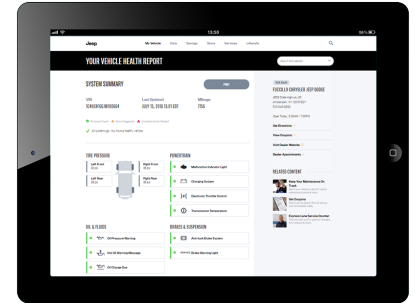

BENEFITS OF CONNECTED SERVICES

Vehicle Health Reports

Monthly Health Report: This report is delivered via email monthly and is also available in your Uconnect app, allowing you to review the status of key vehicle systems and quickly determine if further action is needed.

Vehicle Health Alert: Receive an email alert if problems are detected with key systems under the hood. The alert informs you if you need to schedule an appointment with the service department.

More Connected Services Provided by Uconnect + SiriusXM Guardian

4G Wi-Fi Hotspot: Connect up to eight devices to your vehicle's private network – operates up to 50 feet away from your vehicle (subscription required).

Alexa Skill: Command your vehicle using your voice and an Alexa-enabled device ... anywhere you use an Alexa-enabled device (coming soon).

Google Assistant: Command your vehicle using your voice and Google Home (coming soon).

Online Search: Find places to eat, shop, relax and play – and find them faster, with search results provided by Google. Online Search works with your Uconnect navigation to conveniently deliver the best results.

©2018 FCA US LLC. All Rights Reserved. Chrysler, Dodge, Jeep, Ram, Mopar and SRT are registered trademarks of FCA US LLC.

Amazon, Alexa and all related logos and motion marks are trademarks of Amazon.com, Inc. or its affiliates. Android is a trademark of Google, Inc. Apple, the Apple logo, Apple Carplay, iPad, iPhone, iPod, iPod classic, iPod nano, iPod touch and Siri are trademarks of Apple Inc., registered in the U.S. and other countries. Uconnect is a registered trademark of Chrysler Group LLC. Requires Bluetooth enabled mobile phone. System feature availability and functionality may vary depending on vehicle. Voice command is available when Bluetooth-enabled mobile phone is present. Any voice-commanded system should be used only in safe driving conditions and all attention should be kept on the roadway ahead. Phone must support Bluetooth Phone Book Access Profile (PBAP). See your dealer for details.