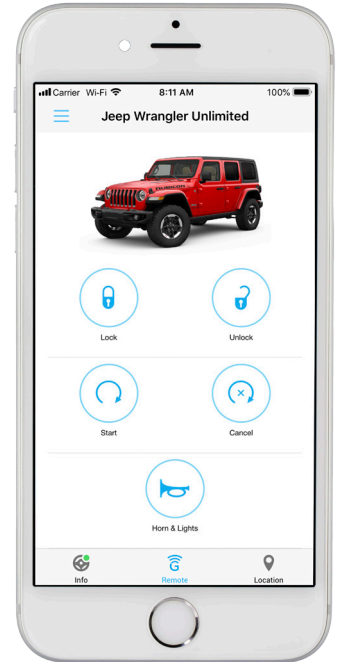

### Uconnect Mobile App

**Connect to your car, no matter where you are.**

Your whole world is on your phone. Now, that includes your car. With the Uconnect app, you can take driving to a whole new level—before you ever get behind the wheel. You'll have more convenience, more control and more peace of mind—right in the palm of your hand.

Not sure if you locked your car? A simple tap puts your mind at ease.

### Remote Services

**Remote Horn and Lights:** Sound the horn and flash the lights to help locate your vehicle in a crowded lot.

**Remote Vehicle Start:** Warm or cool your vehicle before you get in. \*

**Vehicle Finder:** Forget where you parked your car? A quick tap allows you to view the location on a map.

**Send 'N Go:** Easily search, map and send locations directly to your vehicle's navigation system (requires Uconnect navigation).